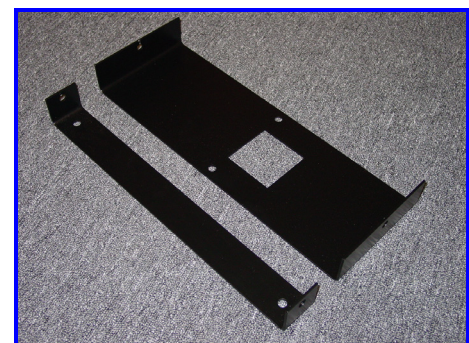

Custom Ball Guards & Mounting Brackets For Bose Professional Systems Loudspeakers

*Retail Price List
Effective 4-5-2010*

PART #	DESCRIPTION	COLOR	SRP
BG402B	ball guard for 402-II	BLACK	$ 125.00
BG402W	ball guard for 402-II	WHITE	$ 125.00
BG802B	ball guard for 802-III	BLACK	$ 140.00
BGMA12B	ball guard for MA12	BLACK	$ 200.00
BGMA12W	ball guard for MA12	WHITE	$ 200.00
PM-DS100SEB	pole mount bracket for the DS16S, DS16SE, DS100SE	BLACK	$ 100.00
PM-DS100SEW	pole mount bracket for the DS16S, DS16SE, DS100SE	WHITE	$ 100.00
WMY402B	wall mount bracket with YAW for 402-II	BLACK	$ 105.00

Audiomatrix inc.
Simple Solutions. Guaranteed Performance.

204 South College Drive
Cheyenne, Wyoming 82007

WMY402B

800-736-5094

BOSE®
Professional Systems
AUTHORIZED DEALER