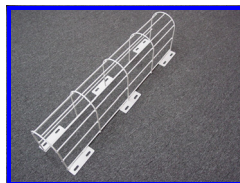

Custom Ball Guards & Mounting Brackets For Bose Professional Systems Loudspeakers

*Retail Price List
Effective 4-5-2010*

PART #	DESCRIPTION	COLOR	SRP
BG402B	ball guard for 402-II	BLACK	$ 125.00
BG402W	ball guard for 402-II	WHITE	$ 125.00
BG802B	ball guard for 802-III	BLACK	$ 140.00
BGMA12B	ball guard for MA12	BLACK	$ 200.00
BGMA12W	ball guard for MA12	WHITE	$ 200.00
PM-DS100SEB	pole mount bracket for the DS16S, DS16SE, DS100SE	BLACK	$ 100.00
PM-DS100SEW	pole mount bracket for the DS16S, DS16SE, DS100SE	WHITE	$ 100.00
WMY402B	wall mount bracket with YAW for 402-II	BLACK	$ 105.00

BGMA12W

Audiomatrix inc.
Simple Solutions. Guaranteed Performance.

204 South College Drive
Cheyenne, Wyoming 82007

800-736-5094

BOSE®
Professional Systems
AUTHORIZED DEALER