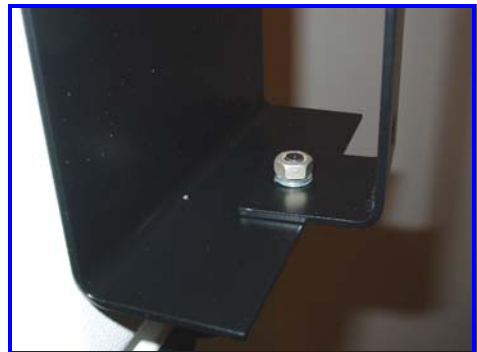

WMY402B

Wall Mount Bracket with YAW for Bose Model 402-II

This new mounting bracket for the Bose Model 402-II allows the speaker to be hung straight down or yawed. The small swivel bar can be bolted or clamped to various structures or flat surfaces. This product comes in two pieces that can be attached using standard high grade bolts, lock washers and nuts (*not included*).