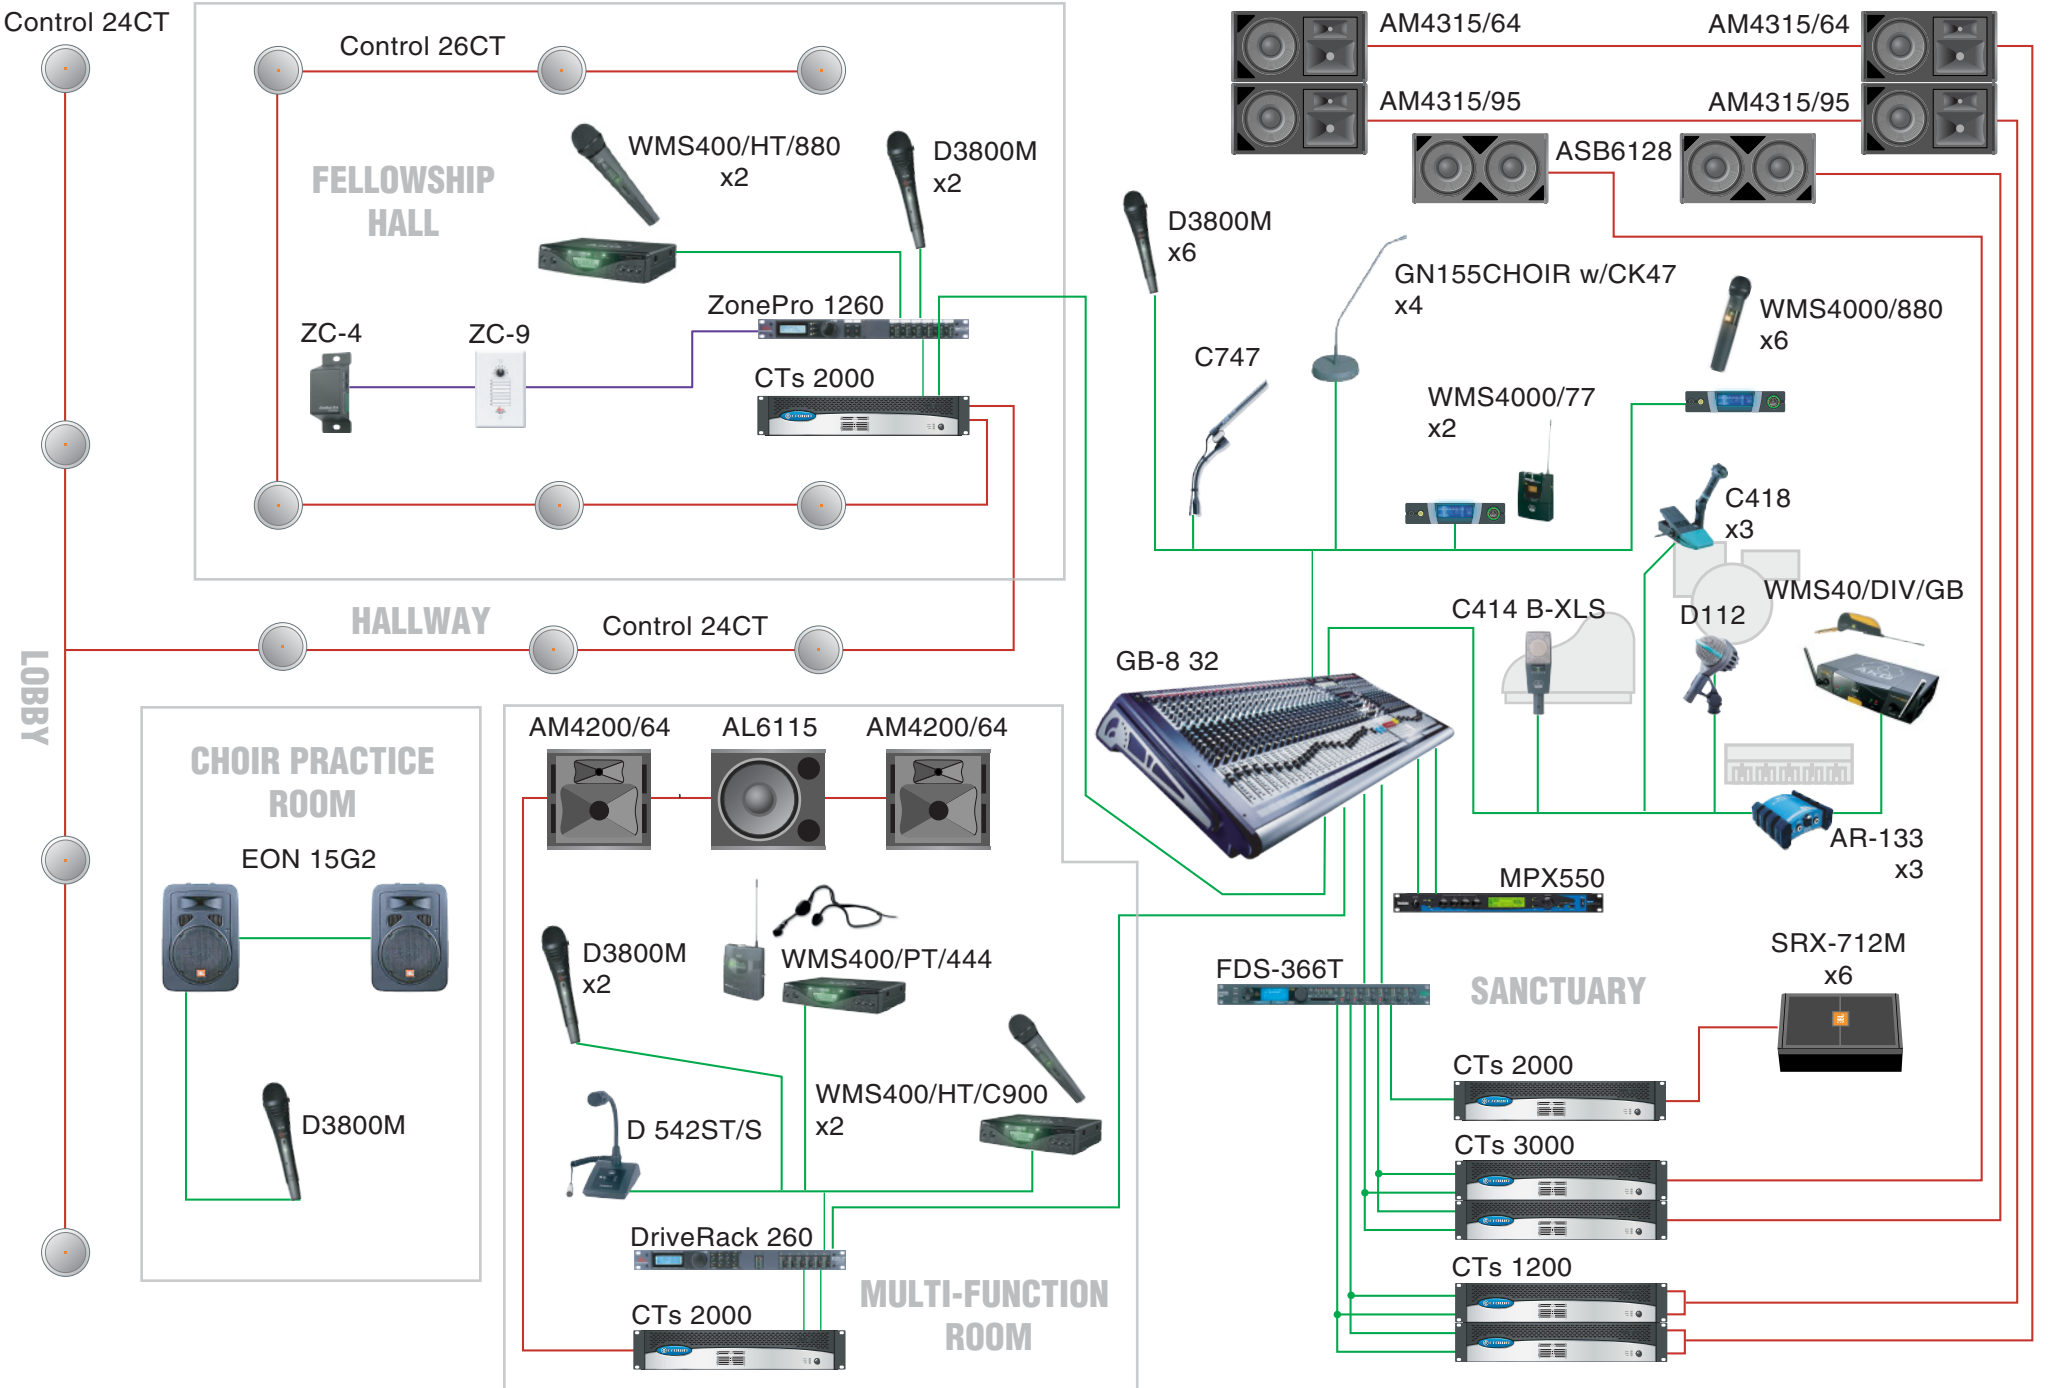

House Of Worship System

— Mic / Line Cable
 — Speaker Cable
 — Data / Control Cable